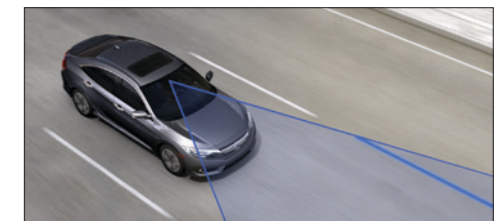

HONDA SENSING

LANE KEEP ASSIST

Honda's Lane Keep Assist System reduces the strain of extended driving by helping you maintain your lane position. If the vehicle begins to leave the centre of a detected lane without signalling, the steering automatically adjusts to keep you centred.

COLLISION MITIGATION BRAKING SYSTEM

The CR-V incorporates a millimetre wave radar sensor, that helps mitigate the severity of an unavoidable accident by automatically applying strong brake pressure when needed.