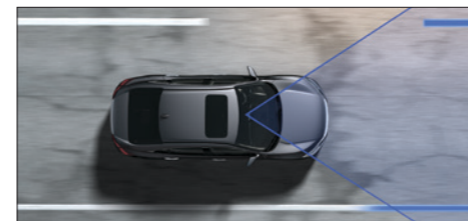

HONDA SENSING

LANE KEEP ASSIST

Honda's Lane Keep Assist System reduces the strain of extended driving by helping you maintain your lane position. If the vehicle begins to leave the centre of a detected lane without signalling, the steering automatically adjusts to keep you centred.